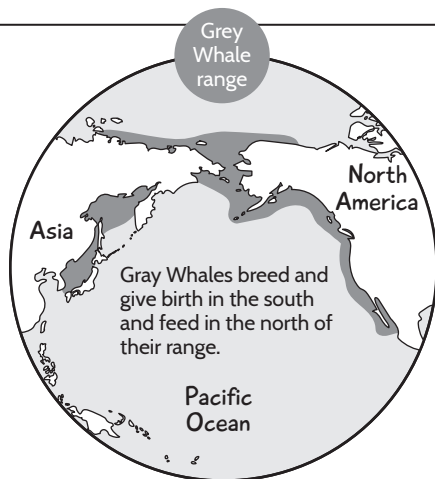

# GREY WHALE (*Eschrichtius robustus*)

## Learn!

**Length:** 40-50ft (13-15m)

**Weight:** 30-40 tons  
(about the same weight as  
5 adult African elephants!)

**Average Life Span:**  
60 years

**Annual Migration:** up to  
over 10,000 miles per year!

## Draw!

On a separate sheet of paper, use the steps below to draw your very own Grey Whale!

1. **Make 3 ovals** to create the shape of the body and 2 little triangles to create the fluke. Add 1 small oval for the flipper.