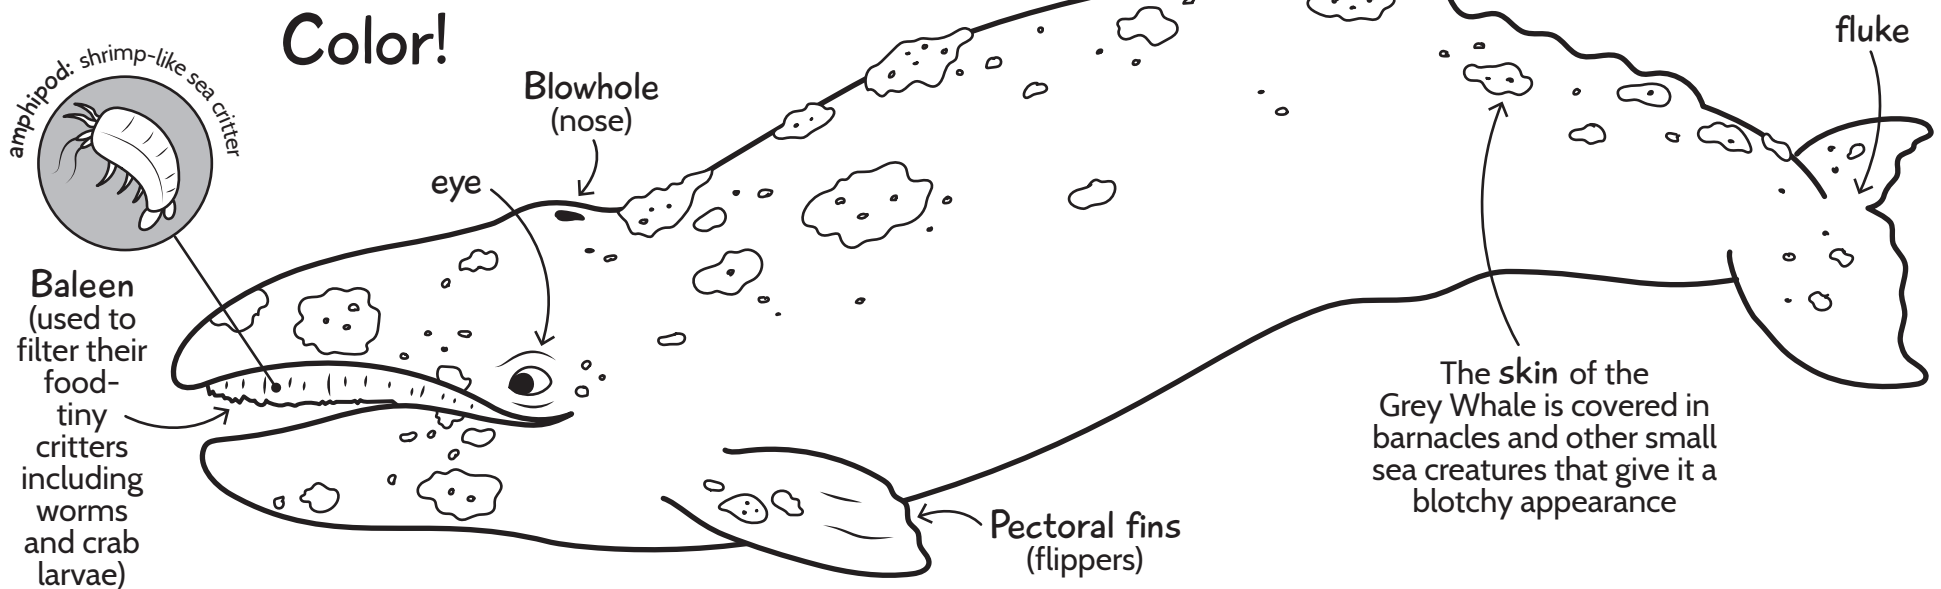

# GREY WHALE (*Eschrichtius robustus*)

## Learn!

**Length:** 40-50ft (13-15m)

**Weight:** 30-40 tons  
(about the same weight as  
5 adult African elephants!)

**Average Life Span:**  
60 years

**Annual Migration:** up to  
over 10,000 miles per year!

## Draw!

On a separate sheet of paper, use the steps below to draw your very own Grey Whale!

1. **Make 3 ovals** to create the shape of the body and 2 little triangles to create the fluke. Add 1 small oval for the flipper.

2. **Create an outline** of the whale's body using the shapes you drew in the last step as a guide.

3. **Add details** including a mouth, eyes, and barnacles.

Copywrite ©2019 Sara Lynn Cramb. [www.saralynncreative.com](http://www.saralynncreative.com).